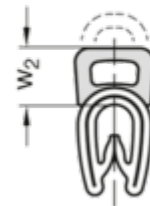

# Data Sheet

Article number: 202182145A50

Description: E+G Edge protection seal GN 2182-14,5-A-50

## Measures

Type A

a	= 1-2	w1	= 6.5
b	= 6.5	w2 up to 50% deformation	= 5.25
h1	= 14.5	Weight in (g)	= 4100
h2	= 8		
l (Meter)	= 50		
r1	= 40		
r2	= 20		
r3	= 10		