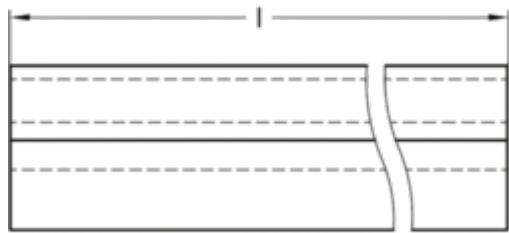

# Data Sheet

Article number: 202182145A50

Description: E+G Edge protection seal GN 2182-14,5-A-50

## Measures

Type A

a	= 1-2	w1	= 6.5
b	= 6.5	w2 up to 50% deformation	= 5.25
h1	= 14.5	Weight in (g)	= 4100
h2	= 8		
l (Meter)	= 50		
r1	= 40		
r2	= 20		
r3	= 10		