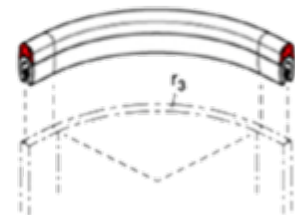

# Data Sheet

Article number: 202182145A50

Description: E+G Edge protection seal GN 2182-14,5-A-50

## Measures

Type A

a	= 1-2	w1	= 6.5
b	= 6.5	w2 up to 50% deformation	= 5.25
h1	= 14.5	Weight in (g)	= 4100
h2	= 8		
l (Meter)	= 50		
r1	= 40		
r2	= 20		
r3	= 10		