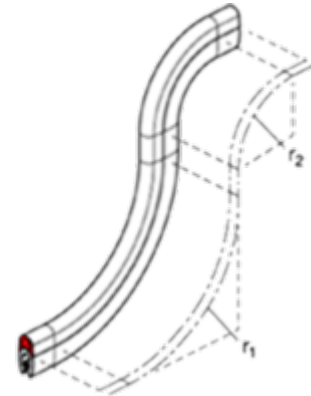

# Data Sheet

Article number: 202182145A50

Description: E+G Edge protection seal GN 2182-14,5-A-50

## Measures

Type A

a	= 1-2	w1	= 6.5
b	= 6.5	w2 up to 50% deformation	= 5.25
h1	= 14.5	Weight in (g)	= 4100
h2	= 8		
l (Meter)	= 50		
r1	= 40		
r2	= 20		
r3	= 10		