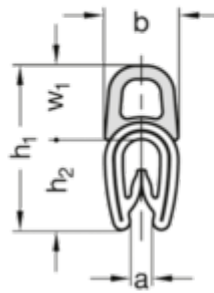

# Data Sheet

Article number: 202182145A50

Description: E+G Edge protection seal GN 2182-14,5-A-50

## Measures

Type A

a	= 1-2	w1	= 6.5
b	= 6.5	w2 up to 50% deformation	= 5.25
h1	= 14.5	Weight in (g)	= 4100
h2	= 8		
l (Meter)	= 50		
r1	= 40		
r2	= 20		
r3	= 10		