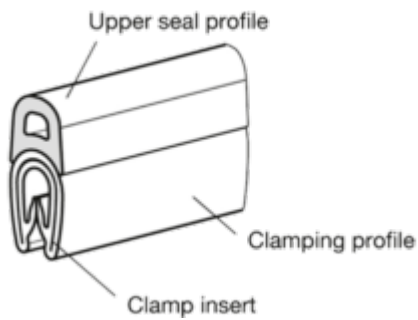

# Data Sheet

Article number: 202182145A50

Description: E+G Edge protection seal GN 2182-14,5-A-50

## Measures

Type A

a	= 1-2	w1	= 6.5
b	= 6.5	w2 up to 50% deformation	= 5.25
h1	= 14.5	Weight in (g)	= 4100
h2	= 8		
l (Meter)	= 50		
r1	= 40		
r2	= 20		
r3	= 10		